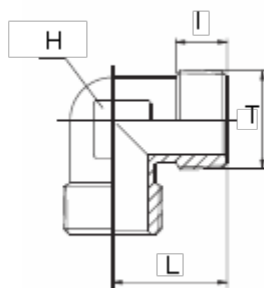

Data Sheet

Article number: 5891210TR1
Description: Elbow sleeve 1210TR
G1"

Measures

H = 30
L = 39.0
I = 17.0
T = 1"